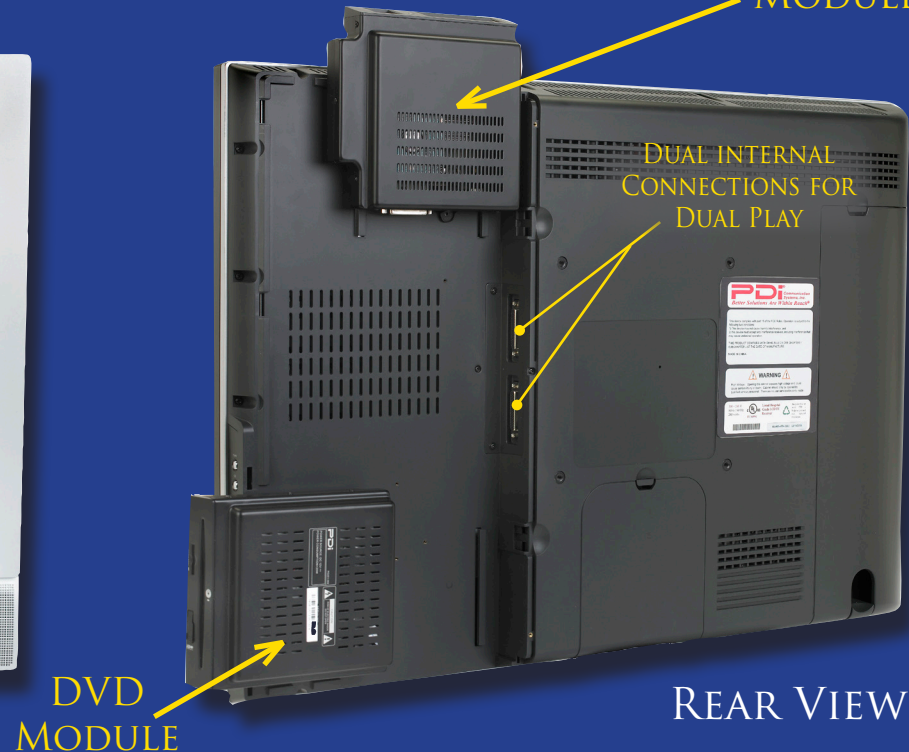

# PDI 40" HD LCD MODULAR TELEVISION PDI-P40LCDC

INTEGRATED DVD & IPTV MODULES AVAILABLE

COMPUTER  
MODULE

FRONT VIEW

REAR VIEW

Connects internal to TV and is self powered via 44pin Cable (Supplied with each)

**Jack Pack Layout**