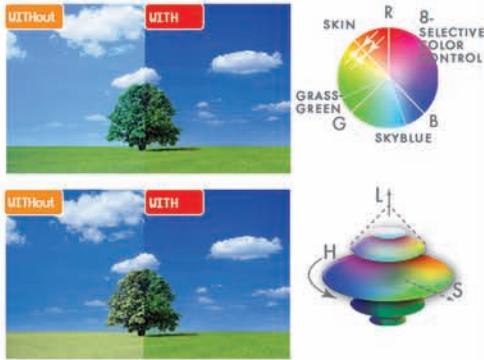

## CLEAR SCREEN

USING THE NOISE FILTER INSIDE THE XD ENGINE CHIP, THE IMAGE IS ANALYZED FOR TEMPORAL AND SPATIAL INFORMATION TO REDUCE MPEG NOISE.

Dramatization

## ADVANCED VIVID COLOR

COLORS THAT ARE SENSITIVE TO THE HUMAN EYE ARE OPTIMIZED TO THE NEAREST TRUE COLOR BY THE SELECTIVE COLOR CONTROL.

Dramatization

## INTELLIGENT EDGE CONTROL

EDGE LINES ARE EMPHASIZED BY IMPROVING THE TRANSITION FROM THE BACKGROUND TO THE MAIN OBJECT.

Dramatization