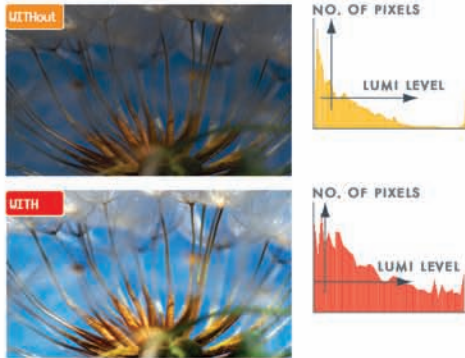

XD ENGINE

SHARPER
BRIGHTER
CLEARER

ULTRA CONTRAST

AT A BLAZINGLY FAST 370 MILLION PIXELS PER SECOND, THE PROCESSOR USES A HISTOGRAM ANALYZATION TOOL TO CLARIFY THE IMAGE DATA ACCORDING TO SIGNAL BRIGHTNESS LEVELS.

Dramatization

DYNAMIC BLACK STRETCH

THE MINIMUM BLACK LEVEL OF AN IMAGE IS AUTOMATICALLY DETECTED AND ADJUSTED ACCORDING TO BRIGHTNESS.