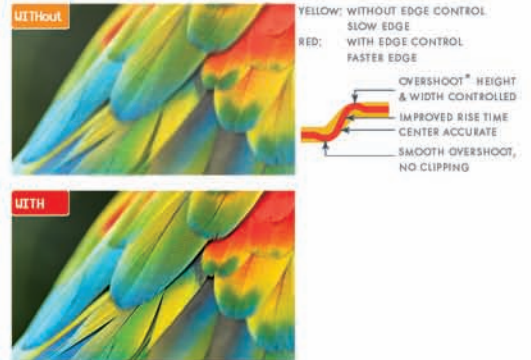

## CLEAR SCREEN

USING THE NOISE FILTER INSIDE THE XD ENGINE CHIP, THE IMAGE IS ANALYZED FOR TEMPORAL AND SPATIAL INFORMATION TO REDUCE MPEG NOISE.

Dramatization

## ADVANCED VIVID COLOR

COLORS THAT ARE SENSITIVE TO THE HUMAN EYE ARE OPTIMIZED TO THE NEAREST TRUE COLOR BY THE SELECTIVE COLOR CONTROL.

Dramatization

## INTELLIGENT EDGE CONTROL

EDGE LINES ARE EMPHASIZED BY IMPROVING THE TRANSITION FROM THE BACKGROUND TO THE MAIN OBJECT.

Dramatization