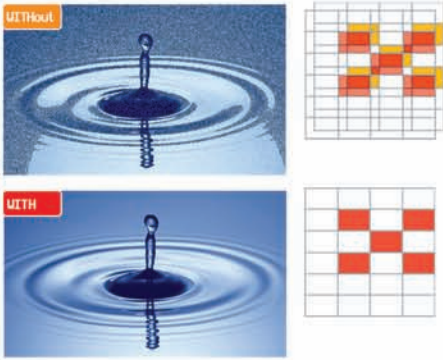

CLEAR SCREEN

USING THE NOISE FILTER INSIDE THE XD ENGINE CHIP, THE IMAGE IS ANALYZED FOR TEMPORAL AND SPATIAL INFORMATION TO REDUCE MPEG NOISE.

Dramatization

ADVANCED VIVID COLOR

COLORS THAT ARE SENSITIVE TO THE HUMAN EYE ARE OPTIMIZED TO THE NEAREST TRUE COLOR BY THE SELECTIVE COLOR CONTROL.