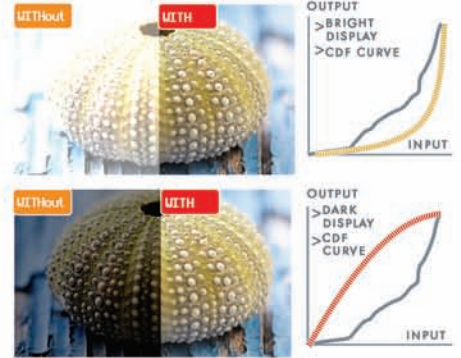

## ULTRA CONTRAST

AT A BLAZINGLY FAST 370 MILLION PIXELS PER SECOND, THE PROCESSOR USES A HISTOGRAM ANALYZATION TOOL TO CLARIFY THE IMAGE DATA ACCORDING TO SIGNAL BRIGHTNESS LEVELS.

Dramatization

## DYNAMIC BLACK STRETCH

THE MINIMUM BLACK LEVEL OF AN IMAGE IS AUTOMATICALLY DETECTED AND ADJUSTED ACCORDING TO BRIGHTNESS.

Dramatization